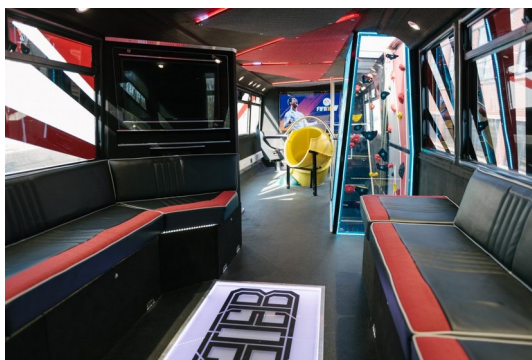

The youth 'drop in' will offer our young people a safe place to gather, to hang out, and stuff to do (the bus has a built in climbing wall, karaoke, Xbox, crafts, refreshments etc), and adults from local churches to chat with.